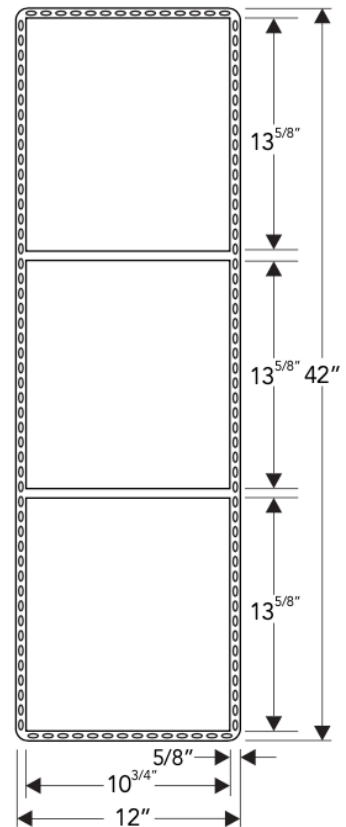

neelnox

LET
THERE
BE **DESIGN.**

FEATURES

- Premium 304 Grade Stainless Steel
- Undermount Profile
- Equipped with SoundDefy™ noise concealing technology
- Sloped bottom ensures proper drainage of water
- Y I B O N D adhesive included to tile the back of the shelf as per client's preference
- No installation hardware required

Model	Profile	Size (Inner)	Size (Outer)	Size (Niche)	Rim	Depth	Bottom Slope
Y-60	Undermount	10 ^{3/4} x 40 ^{3/4} inches 273 x 1036 mm	12 x 42 inches 305 x 1067 mm	10 ^{3/4} x 13 ^{5/8} inches 273 x 348 mm	5/8 inches 15 mm	3 ^{3/4} inches 97 mm	3/16 inches 5 mm

Product as shown in polished finish

Y-60P

Dimension in inches

Installation Notes

Cut out size : 12 x 42 inches

NOTE: Dimensions subject to change without notice.